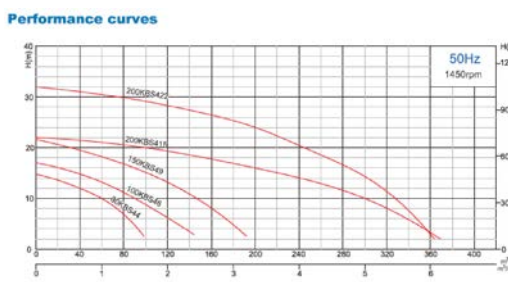

Specification:
Power Supply: Three phase 380V 50Hz
Motor Power: 4kW – 22kW
Max Head: 14.8m – 32m
Max Capacity: 99m³/h – 372m³/h
Insulation Class: F
Protection Class: IP 68
Maximum Immersion Depth: 15m

C 系列污水泵 C Series Sewage Pump