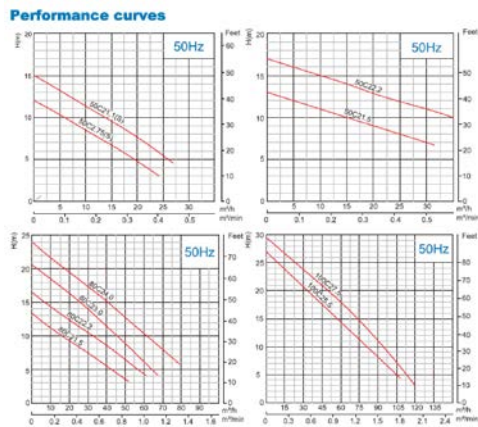

Specification:
Power Supply: Single phase 220V 50Hz/
Three phase 380V 50Hz
Motor Power: 0.75kW – 7.5kW
Max Head: 12m – 30m
Max Capacity: 24m³/h – 120m³/h
Insulation Class: B
Protection Class: IP 68
Maximum Immersion Depth: 10m