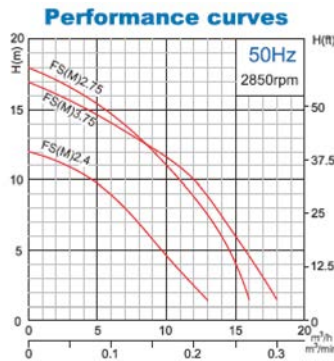

Goro

高力機械集團有限公司

Goro Pumps

FSM 可攜式自動抽水機 FSM Portable Submersible Dewatering Pump with Float switch