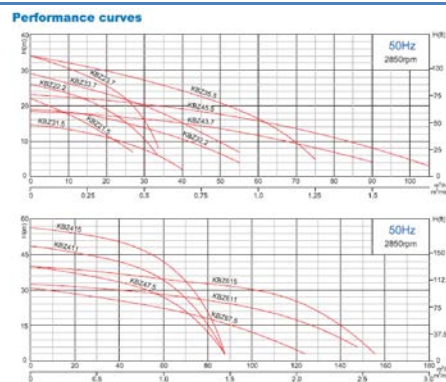

Specification:
Power Supply: Single phase 110V 50Hz/
Single phase 220V 50Hz
Motor Power: 0.4kW – 0.75kW
Max Head: 12m – 18m
Max Capacity: 12.6m³/h – 18m³/h
Insulation Class: F
Protection Class: IP 68
Maximum Immersion Depth: 10m

KBZ 抽水機 KBZ Submersible Dewatering Pump

Specification:
Power Supply: Three phase 380V 50Hz
Motor Power: 1.5kW – 15kW
Max Head: 14.5m – 56m
Max Capacity: 27m³/h – 156m³/h
Insulation Class: F
Protection Class: IP 68
Maximum Immersion Depth: 25m

KBS 泥漿泵 KBS Submersible Slurry Pump